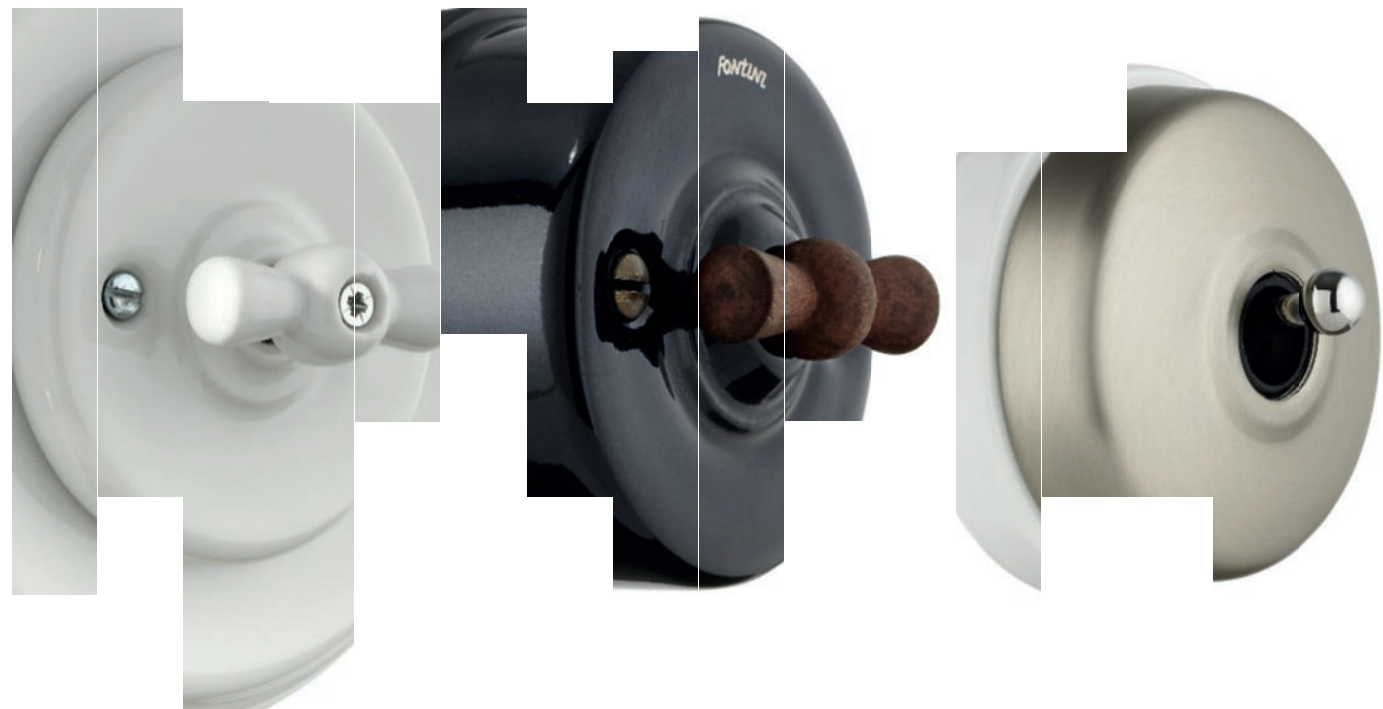

COMPATIBILIDAD CAJAS ELÉCTRICAS

Las series de Fontini se adaptan a cajas universales.

INSTALACIÓN EMPOTRADA

Garby Colonial.

INSTALACIÓN EN SUPERFÍCIE

Garby, Dimbler.

TOMAS ELÉCTRICAS

Toma TT lateral, toma con o sin TT, toma francesa.

ELECTRICAL MECHANISMS

One pole switch.
Two-pole-switch.
Two-way-switch.
Double switch.
Double two-way-switch.
Crossing switch.
Pushbutton.
Double pushbutton.
Toggle pushbutton.
Double toggle pushbutton.
Electric blinds mechanism.
Electronical dimmer 400w toggle switch.
Electronical dimmer 900w toggle switch.
Blind cover.
Cable outlet cover.
Dimmer potentiometer 500w.
Sockets.
Double telephone socket .
Double RJ45 socket.
RJ45 + telephone socket.
Final tv socket.
Single tv socket.
Intermediate A tv socket.
Intermediate B tv socket.
Presence & Sound Detector 180°.
Floor heating & room temperature thermostate temperature thermostate.
Beacons.

ELECTRICAL BOXES COMPATIBILITY

Fontini series are available for universal flush mounted boxes.

FITTING INSTALLATION SYSTEM

Garby Colonial.

SURFACE INSTALLATION SYSTEM

Garby, Dimbler.

SOCKETS

Socket-outlet with and without earth, french socket.

COLLECTIONS

Fontini

COLLECTIONS

10/2019 01000003

ES/EN

Ø100 x 12 mm

175 x 100 x 12 mm

246 x 100 x 12 mm

| info@font-group.com | T. +34 935 743 330 | [FONTINI.COM](http://fontini.com) |

Fontini